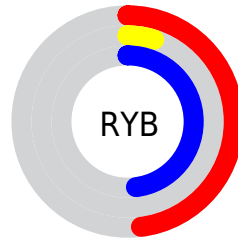

- Red (48%)
- Yellow (5%)
- Blue (48%)