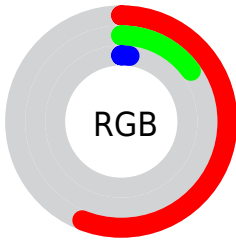

Distribution

Red (56%)

Green (15%)

Blue (2%)