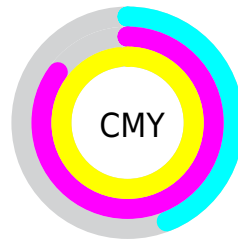

A 20% lighter version of the original color is **119.5690, -32.8185, 73.1690**, and **24.8170, -12.2348, 51.0265** is the 20% darker color. If you saturate the color by 10%, you get **61.8290, -30.4817, 70.3100**, and if you desaturate by 10%, it is **73.5010, -26.3760, 60.0736**.

# Distribution

Red (56%)

Green (15%)

Blue (2%)

Red (56%)

Yellow (19%)

Blue (2%)

Cyan (0%)

Magenta (73%)

Yellow (96%)

Black (44%)

Cyan (44%)

Magenta (85%)

Yellow (98%)