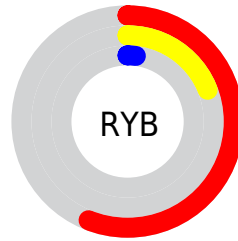

# Details

The YUV color **65.4480, -29.3079, 67.1361** is a dark color, and the websafe version is hex **993300**. A complement of this color would be **82.5520, 29.3079, -67.1361**, and the grayscale version is **66.0000, 0.0000, 0.0000**.

A 20% lighter version of the original color is **119.5690, -32.8185, 73.1690**, and **24.8170, -12.2348, 51.0265** is the 20% darker color. If you saturate the color by 10%, you get **61.8290, -30.4817, 70.3100**, and if you desaturate by 10%, it is **73.5010, -26.3760, 60.0736**.

# Distribution

Red (56%)

Green (15%)

Blue (2%)

Red (56%)

Yellow (19%)

Blue (2%)

Cyan (0%)