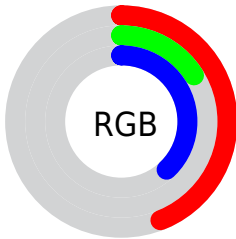

Distribution

- Red (44%)
- Green (16%)
- Blue (38%)