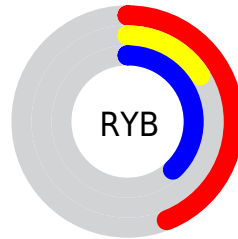

- Red (44%)
- Yellow (16%)
- Blue (38%)