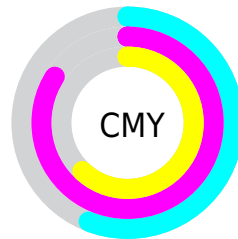

A 20% lighter version of the original color is **119.9230, 13.8420, 40.4095**, and **23.9390, 12.8481, 32.5025** is the 20% darker color. If you saturate the color by 10%, you get **61.9280, 16.3045, 43.9131**, and if you desaturate by 10%, it is **75.2980, 11.6851, 32.1877**.

# Distribution

- Red (44%)
- Green (16%)
- Blue (38%)

- Red (44%)
- Yellow (16%)
- Blue (38%)

- Cyan (0%)
- Magenta (63%)
- Yellow (13%)
- Black (56%)

- Cyan (56%)
- Magenta (84%)
- Yellow (62%)

# Brightness & Saturation Gradients

These gradients show how the YUV color 68.6130, 13.9948, 38.0504 changes by changing the brightness by 10 percent. The first figure shows a shift by +10% for each color and the second figure -10%.