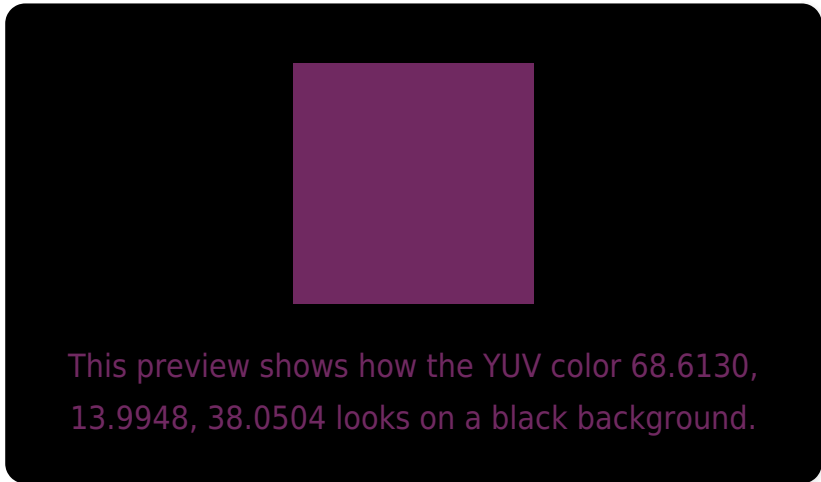

Black Background

Color Contrast Check

Large Text (above 18pt) WCAG AA × Fail

Any Text WCAG AA × Fail

Large Text (above 18pt) WCAG AAA × Fail

Any Text WCAG AAA × Fail

If you want to check with other color combinations, try the [Color Contrast Checker](#).