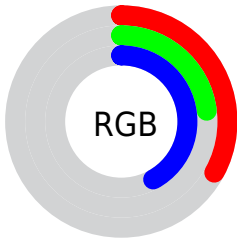

Distribution

- Red (33%)
- Green (23%)
- Blue (42%)