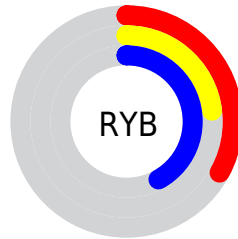

- Red (33%)
- Yellow (23%)
- Blue (42%)