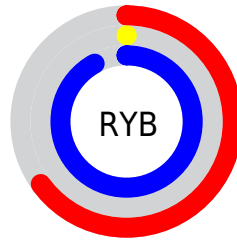

- Red (65%)
- Yellow (0%)
- Blue (92%)