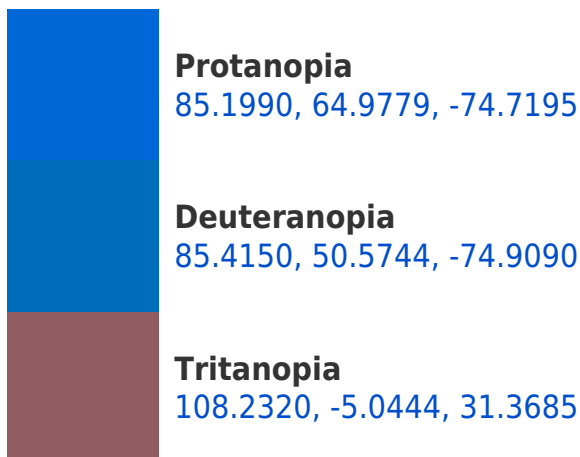

Large Text (above 18pt) WCAG AAA × Fail

Any Text WCAG AAA × Fail

If you want to check with other color combinations, try the [Color Contrast Checker](#).

YUV 76.6090, 77.5938, 79.2729

Background

This preview shows how black text looks on a background with the YUV color 76.6090, 77.5938, 79.2729.

Dichromacy

Trichromacy

Protanomaly

82.4030, 69.3143, -18.7704

Deuteranomaly

82.1120, 60.5838, -18.5152

Tritanomaly

96.8390, 24.7294, 48.3762