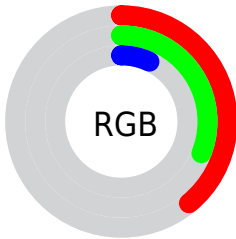

Distribution

Red (39%)

Green (31%)

Blue (7%)