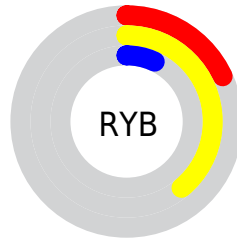

# Details

The YUV color **77.5530, -28.8666, 18.8090** is a dark color, and the websafe version is hex **666633**. A complement of this color would be **40.4470, 28.8666, -18.8090**, and the grayscale version is **78.0000, 0.0000, 0.0000**.

A 20% lighter version of the original color is **127.9340, -30.0405, 21.9829**, and **34.6090, -17.0622, 12.6209** is the 20% darker color. If you saturate the color by 10%, you get **74.6520, -32.3664, 21.3532**, and if you desaturate by 10%, it is **80.4540, -25.3668, 16.2648**.

# Distribution

Red (39%)

Green (31%)

Blue (7%)

Red (18%)

Yellow (39%)

Blue (7%)

Cyan (0%)