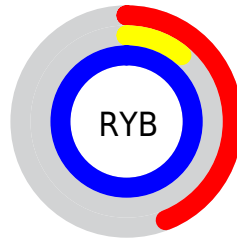

- Red (44%)
- Yellow (11%)
- Blue (100%)