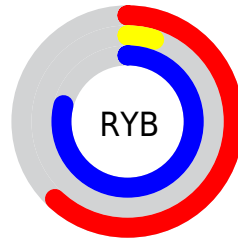

- Red (62%)
- Yellow (5%)
- Blue (79%)