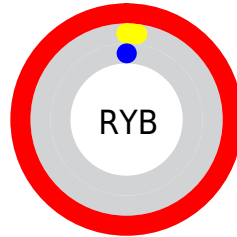

- Red (100%)
- Yellow (2%)
- Blue (0%)