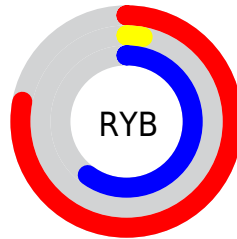

- Red (78%)
- Yellow (3%)
- Blue (60%)