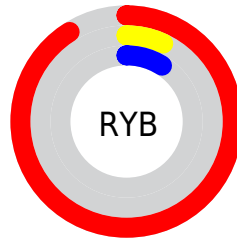

Details

The YUV color **82.1430, -29.6505, 130.5476** is a dark color, and the websafe version is hex **CC0000**. The color can be described as dark washed red. A complement of this color would be **166.8570, 29.6505, -130.5476**, and the grayscale version is **82.0000, 0.0000, 0.0000**.

A 20% lighter version of the original color is **140.5770, -34.7945, 100.3490**, and **49.3350, -24.3222, 101.4382** is the 20% darker color. If you saturate the color by 10%, you get **69.5250, -32.3038, 141.6136**, and if you desaturate by 10%, it is **98.2660, -26.2601, 116.4077**.

Distribution

Red (91%)

Green (7%)

Blue (9%)

Red (91%)

Yellow (7%)

Blue (9%)

Cyan (0%)