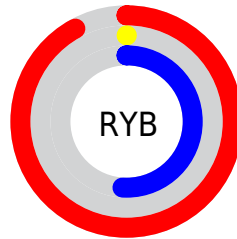

- Red (92%)
- Yellow (0%)
- Blue (51%)