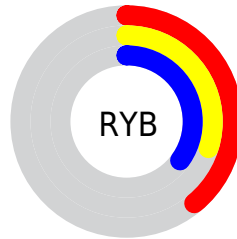

- Red (39%)
- Yellow (30%)
- Blue (35%)