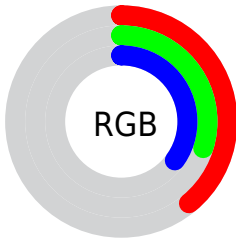

Distribution

- Red (39%)
- Green (30%)
- Blue (35%)