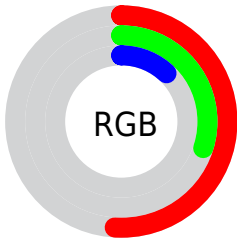

Distribution

- Red (51%)
- Green (30%)
- Blue (12%)