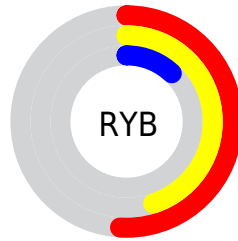

- Red (51%)
- Yellow (45%)
- Blue (12%)