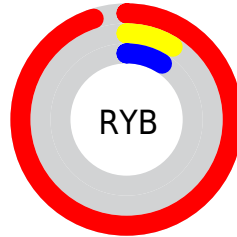

Details

The YUV color **88.8830, -31.9873, 133.4066** is a dark color, and the websafe version is hex **FF3333**. The color can be described as dark washed red. A complement of this color would be **176.1170, 31.9873, -133.4066**, and the grayscale version is **89.0000, 0.0000, 0.0000**.

A 20% lighter version of the original color is **143.2670, -34.6416, 97.9898**, and **52.3250, -25.7962, 107.5860** is the 20% darker color. If you saturate the color by 10%, you get **72.0590, -35.5251, 148.1613**, and if you desaturate by 10%, it is **105.7070, -28.4496, 118.6520**.

Distribution

Red (95%)

Green (9%)

Blue (9%)

Red (95%)

Yellow (9%)

Blue (9%)

Cyan (0%)