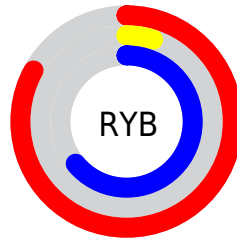

- Red (83%)
- Yellow (5%)
- Blue (64%)