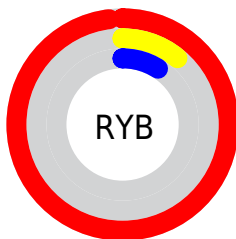

Details

The YUV color **94.6940, -35.3451, 137.0804** is a dark color, and the websafe version is hex **FF0000**. The color can be described as dark washed red. A complement of this color would be **179.3060, 35.3451, -137.0804**, and the grayscale version is **95.0000, 0.0000, 0.0000**.

A 20% lighter version of the original color is **145.6150, -35.7992, 95.9306**, and **55.0160, -27.1229, 113.1190** is the 20% darker color. If you saturate the color by 10%, you get **79.1580, -39.0249, 150.7054**, and if you desaturate by 10%, it is **111.6320, -31.3706, 122.2257**.

Distribution

Red (98%)

Green (11%)

Blue (9%)

Red (98%)

Yellow (11%)

Blue (9%)

Cyan (0%)