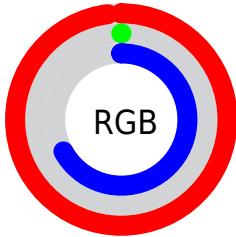

Distribution

- Red (98%)
- Green (0%)
- Blue (67%)