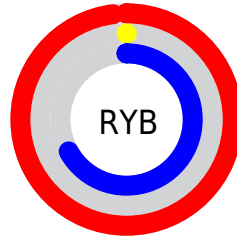

- Red (98%)
- Yellow (0%)
- Blue (67%)