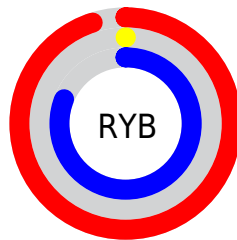

- Red (95%)
- Yellow (0%)
- Blue (81%)