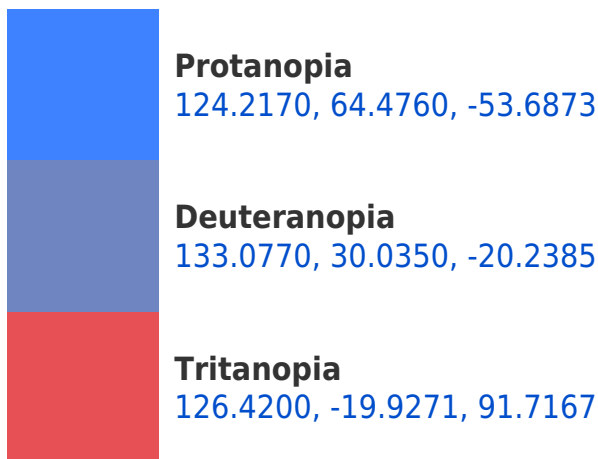

Color Blindness Simulation

Color vision deficiency is a very complex topic, and I could not describe the different causes any better than Wikipedia does, so if you want to learn more, you should check out their [article about color blindness](#).

Dichromacy