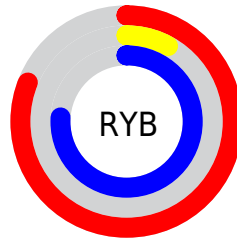

- Red (81%)
- Yellow (8%)
- Blue (76%)