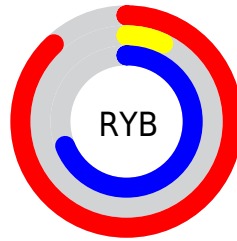

- Red (88%)
- Yellow (7%)
- Blue (69%)