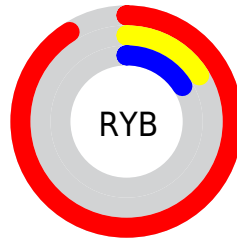

- Red (91%)
- Yellow (16%)
- Blue (16%)