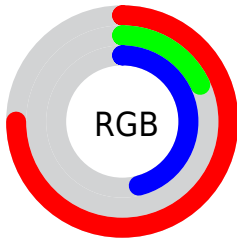

Distribution

- Red (75%)
- Green (18%)
- Blue (46%)