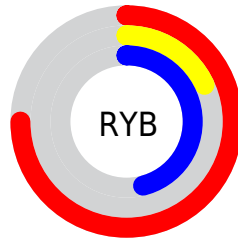

- Red (75%)
- Yellow (18%)
- Blue (46%)