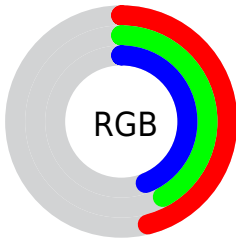

Distribution

Red (46%)

Green (42%)

Blue (44%)