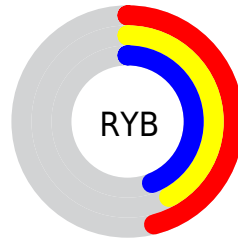

Details

The Yxy color **15.2822, 0.3189, 0.3150** is a dark color, and the websafe version is hex **666666**. A complement of this color would be **16.9125, 0.3070, 0.3434**, and the grayscale version is **15.6146, 0.3127, 0.3290**.

A 20% lighter version of the original color is **35.2656, 0.3171, 0.3176**, and **4.7748, 0.3227, 0.3099** is the 20% darker color. If you saturate the color by 10%, you get **12.9403, 0.3266, 0.2995**, and if you desaturate by 10%, it is **17.9589, 0.3124, 0.3299**.

Distribution

Red (46%)

Green (42%)

Blue (44%)

Red (46%)

Yellow (42%)

Blue (44%)

Cyan (0%)