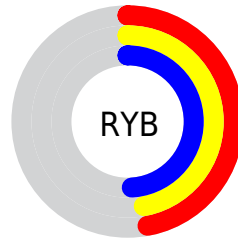

Details

The Yxy color **18.5963, 0.3058, 0.3176** is a dark color, and the websafe version is hex **666666**. A complement of this color would be **20.3575, 0.3195, 0.3402**, and the grayscale version is **18.6683, 0.3127, 0.3290**.

A 20% lighter version of the original color is **40.9981, 0.3069, 0.3194**, and **6.3679, 0.3038, 0.3142** is the 20% darker color. If you saturate the color by 10%, you get **14.9955, 0.2900, 0.2916**, and if you desaturate by 10%, it is **22.7041, 0.3197, 0.3405**.

Distribution

Red (47%)

Green (47%)

Blue (49%)

Red (47%)

Yellow (47%)

Blue (49%)

Cyan (5%)