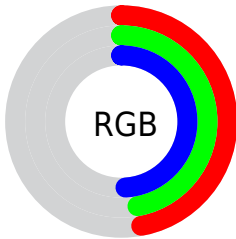

Distribution

Red (47%)

Green (47%)

Blue (49%)