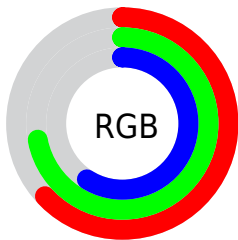

Distribution

Red (63%)

Green (72%)

Blue (59%)