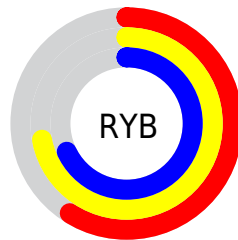

A 20% lighter version of the original color is **81.3269, 0.3182, 0.3671**, and **20.4039, 0.3201, 0.3906** is the 20% darker color. If you saturate the color by 10%, you get **42.2797, 0.3221, 0.4053**, and if you desaturate by 10%, it is **46.1384, 0.3156, 0.3487**.

# Distribution

Red (63%)

Green (72%)

Blue (59%)

Red (59%)

Yellow (72%)

Blue (68%)

Cyan (12%)